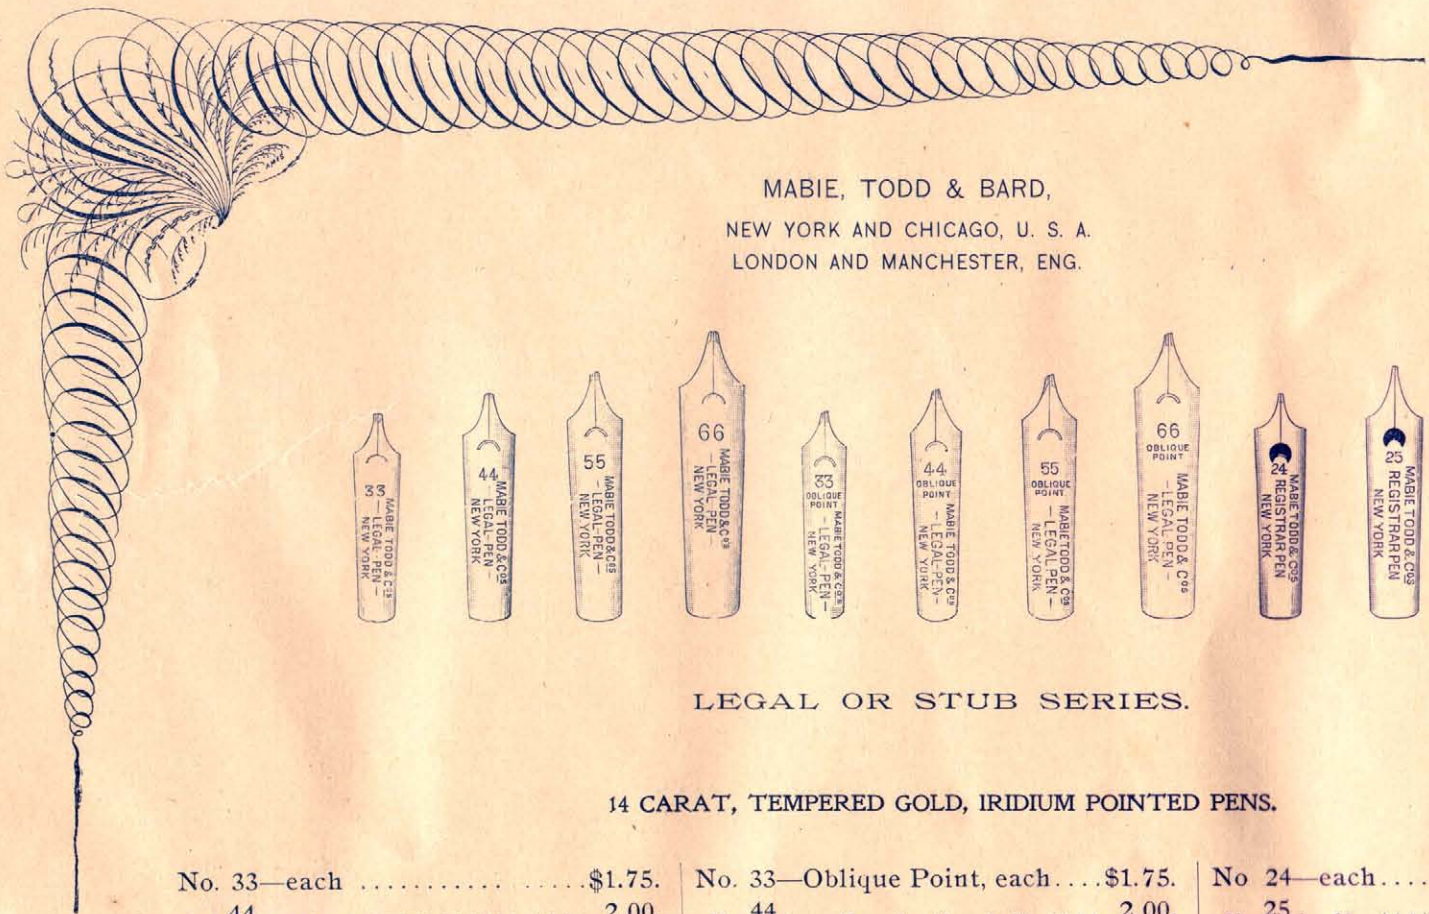

MABIE, TODD & BARD,
NEW YORK AND CHICAGO, U. S. A.
LONDON AND MANCHESTER, ENG.